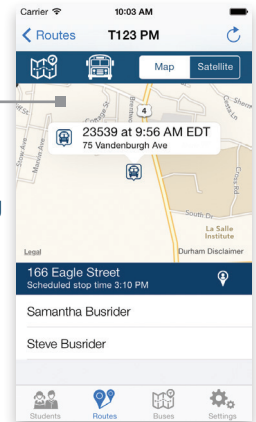

Petermann Bus Tracker® allows you to view your student's, current school bus location. Information about the route, in **near real time**, including the scheduled and estimated arrival times to your stop.

FOR PARENTS AND GUARDIANS
SIMPLE. SAFE. SECURE.

WWW.PETERMANNBUS.COM/PETERMANNBUSTRACKER

1. Download the free app:

Scan this QR Code with your smartphone to download the app immediately

Or access Petermann Bus Tracker® from your computer:
m.petermannbustracker.com

2. Create a **secure** User Name and Password
3. Enter your state, customer service center location, student ID number and child's last name
4. Log in and track your bus

View multiple stops along the route, including the scheduled arrival times for each stop

ACTUAL APP VIEW: "Routes" screen

ACTUAL APP VIEW: "My Buses" screen

View all your students' buses simultaneously

BEGIN BUS TRACKING IMMEDIATELY

Students

Enter all of your students into the app to be viewed simultaneously