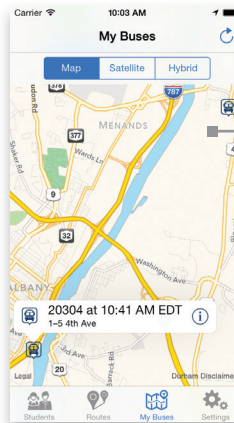

Petermann Bus Tracker® allows you to view your student's, current school bus location. Information about the route, in **near real time**, including the scheduled and estimated arrival times to your stop.

FOR PARENTS AND GUARDIANS
SIMPLE. SAFE. SECURE.

WWW.PETERMANNBUS.COM/PETERMANNBUSTRACKER

1. Download the free app:

Scan this QR Code with your smartphone to download the app immediately

Or access Petermann Bus Tracker® from your computer:
m.petermannbustracker.com

2. Create a **secure** User Name and Password
3. Enter your state, customer service center location, student ID number and child's last name
4. Log in and track your bus

View multiple stops along the route, including the scheduled arrival times for each stop

ACTUAL APP VIEW: "Routes" screen

ACTUAL APP VIEW: "My Buses" screen

View all your students' buses simultaneously

BEGIN BUS TRACKING IMMEDIATELY

Students

Enter all of your students into the app to be viewed simultaneously