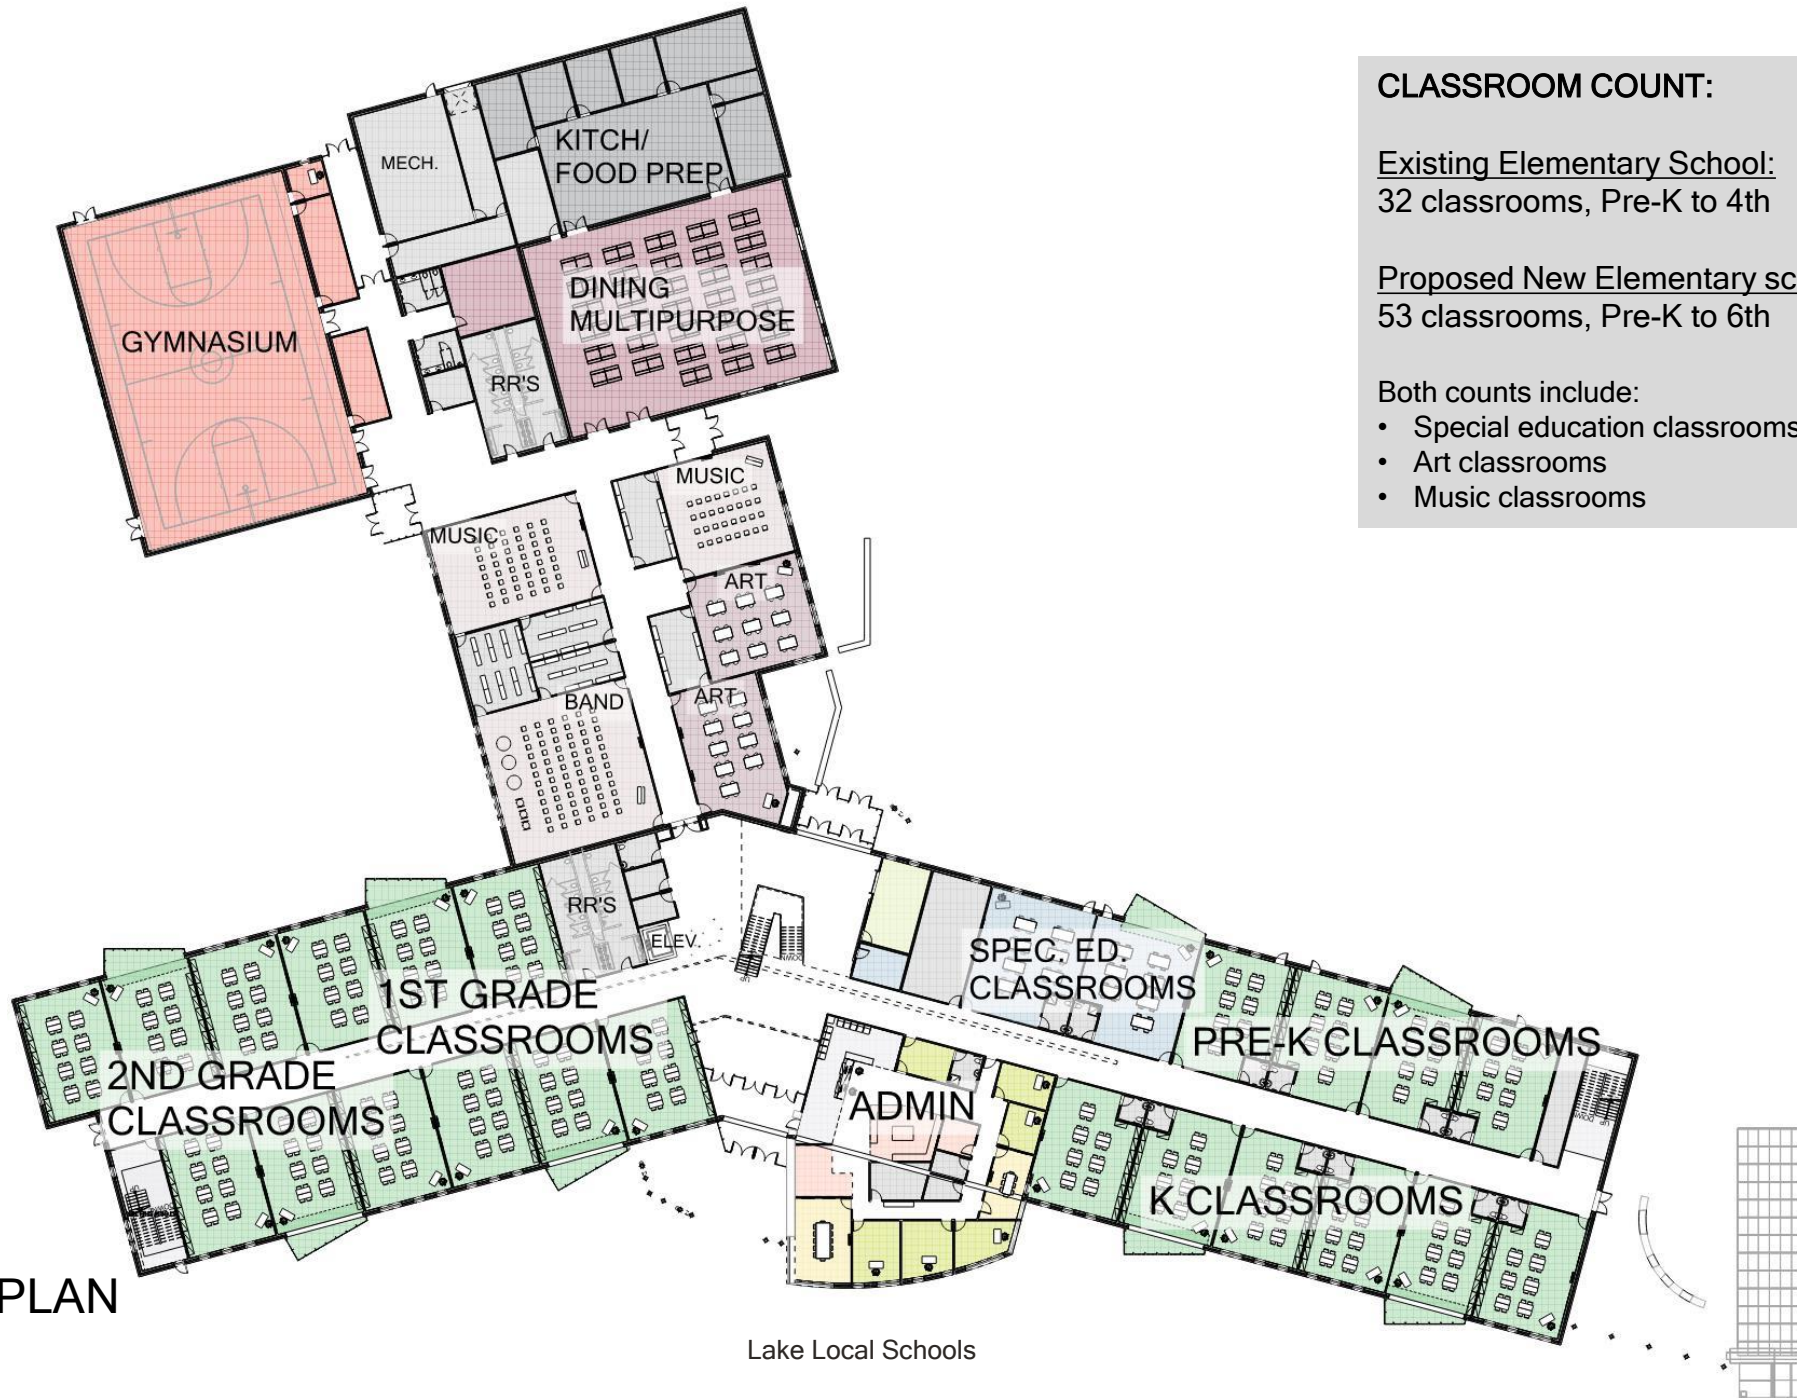

LAKE ELEMENTARY SCHOOL

Lake Local Schools

07.13.2021

Agenda

- 1 Floor Plan Update
- 2 Site Plan Update
- 3 Building Fly Thru

Agenda

- 1 Floor Plan Update
- 2 Site Plan Update
- 3 Building Fly Thru

Floor Plan Update

CLASSROOM COUNT:

Existing Elementary School:
32 classrooms, Pre-K to 4th

Proposed New Elementary school:
53 classrooms, Pre-K to 6th

Both counts include:

- Special education classrooms
- Art classrooms
- Music classrooms

FIRST FLOOR PLAN

07-13-2021

Floor Plan Update

SECOND FLOOR PLAN

07-13-2021

Agenda

- 1 Floor Plan Update
- 2 Site Plan Update**
- 3 Building Fly Thru

THE COLLABORATIVE