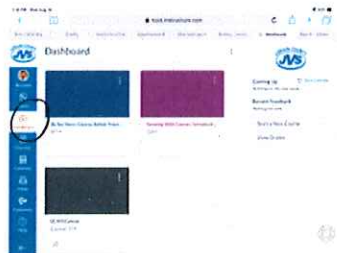

- Once logged in, you can click on any of your courses in the “Dashboard”.