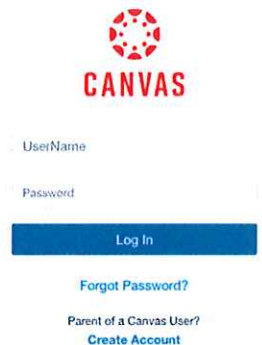

# Canvas LMS - Getting Started

For Students

- Canvas login: <https://lcjvs.instructure.com/login/ldap>
- How do I log in to Canvas? - There are 2 ways to log in to Canvas: the app for mobile devices, and through the internet web portal

- App

- Download the Canvas Student app from the self service app
- Log in with your LCJVS Username and Password.
- You should see your classes in the “dashboard”.

- Web

- Navigate to: <https://lcjvs.instructure.com/login/ldap>
- Log in with your LCJVS Username and Password.
- You should see your classes in the “dashboard”.