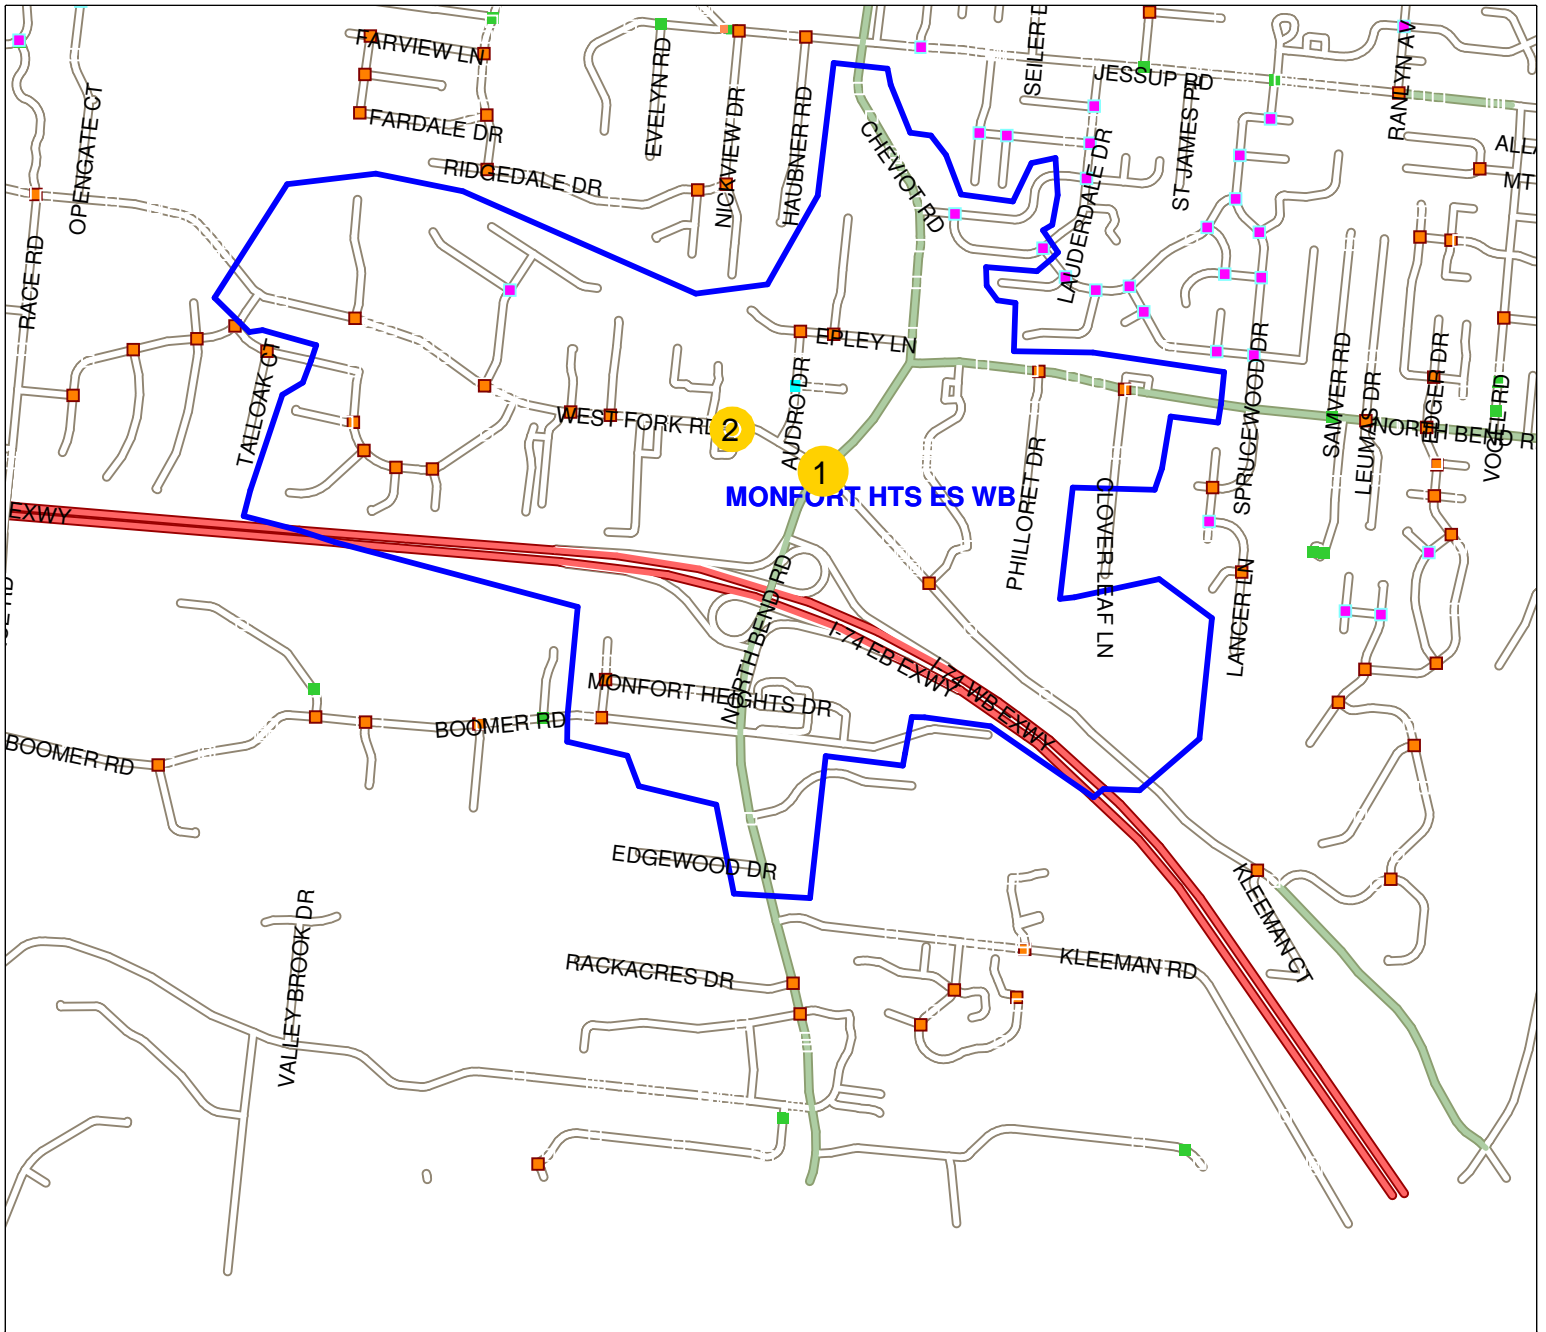

Northwest Local School District District Map

- 1) Northbend Rd. / Westfork Rd.
- 2) Westfork Rd. to front of school

**Crossing Guard Schedule: 8:20am - 8:50am
3:50pm - 4:10pm