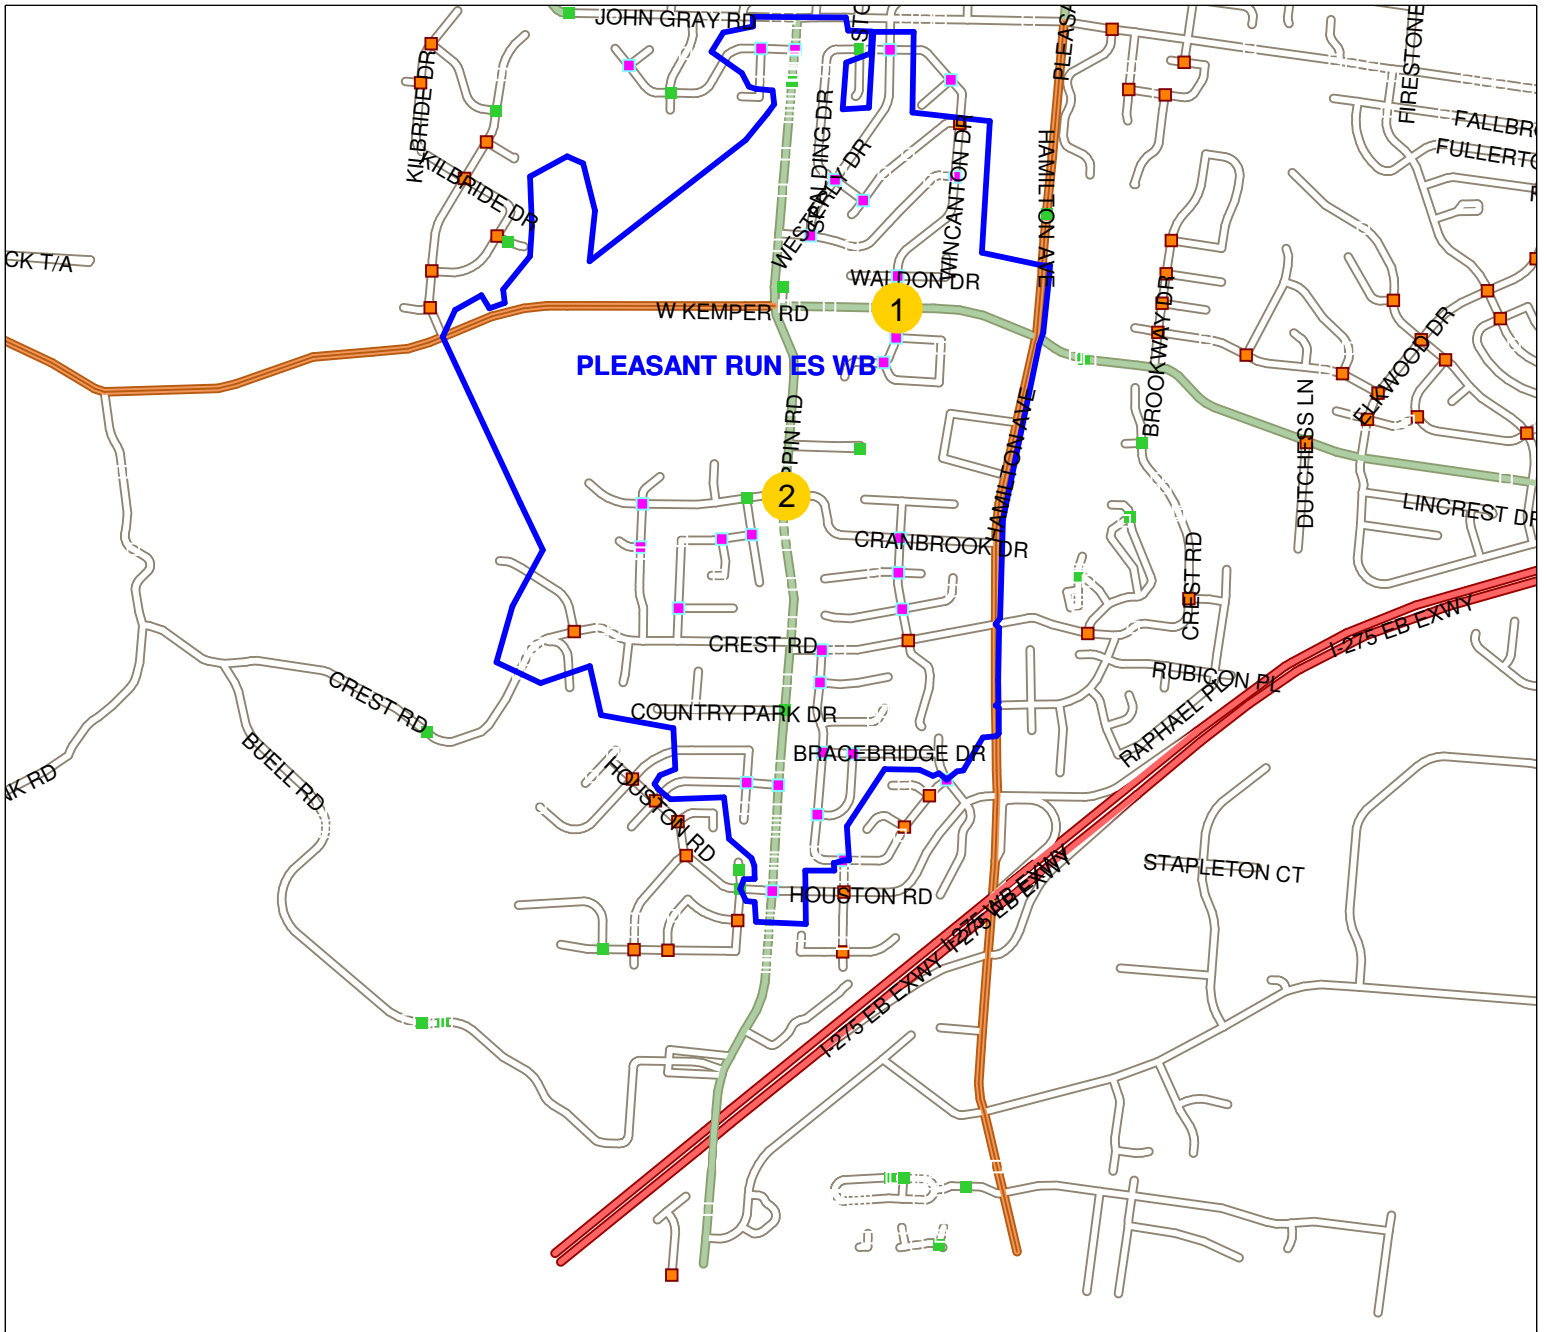

Northwest Local School District District Map

1) W. Kemper Rd. / Wincanton Dr.

2) Pippin Rd. / Cranbrook Dr.

**Crossing Guard Schedule (PRE): 7:30am - 8:00am
3:00pm - 3:30pm

**Crossing Guard Schedule (PRM): 6:50am - 7:20am
2:20pm - 2:50pm