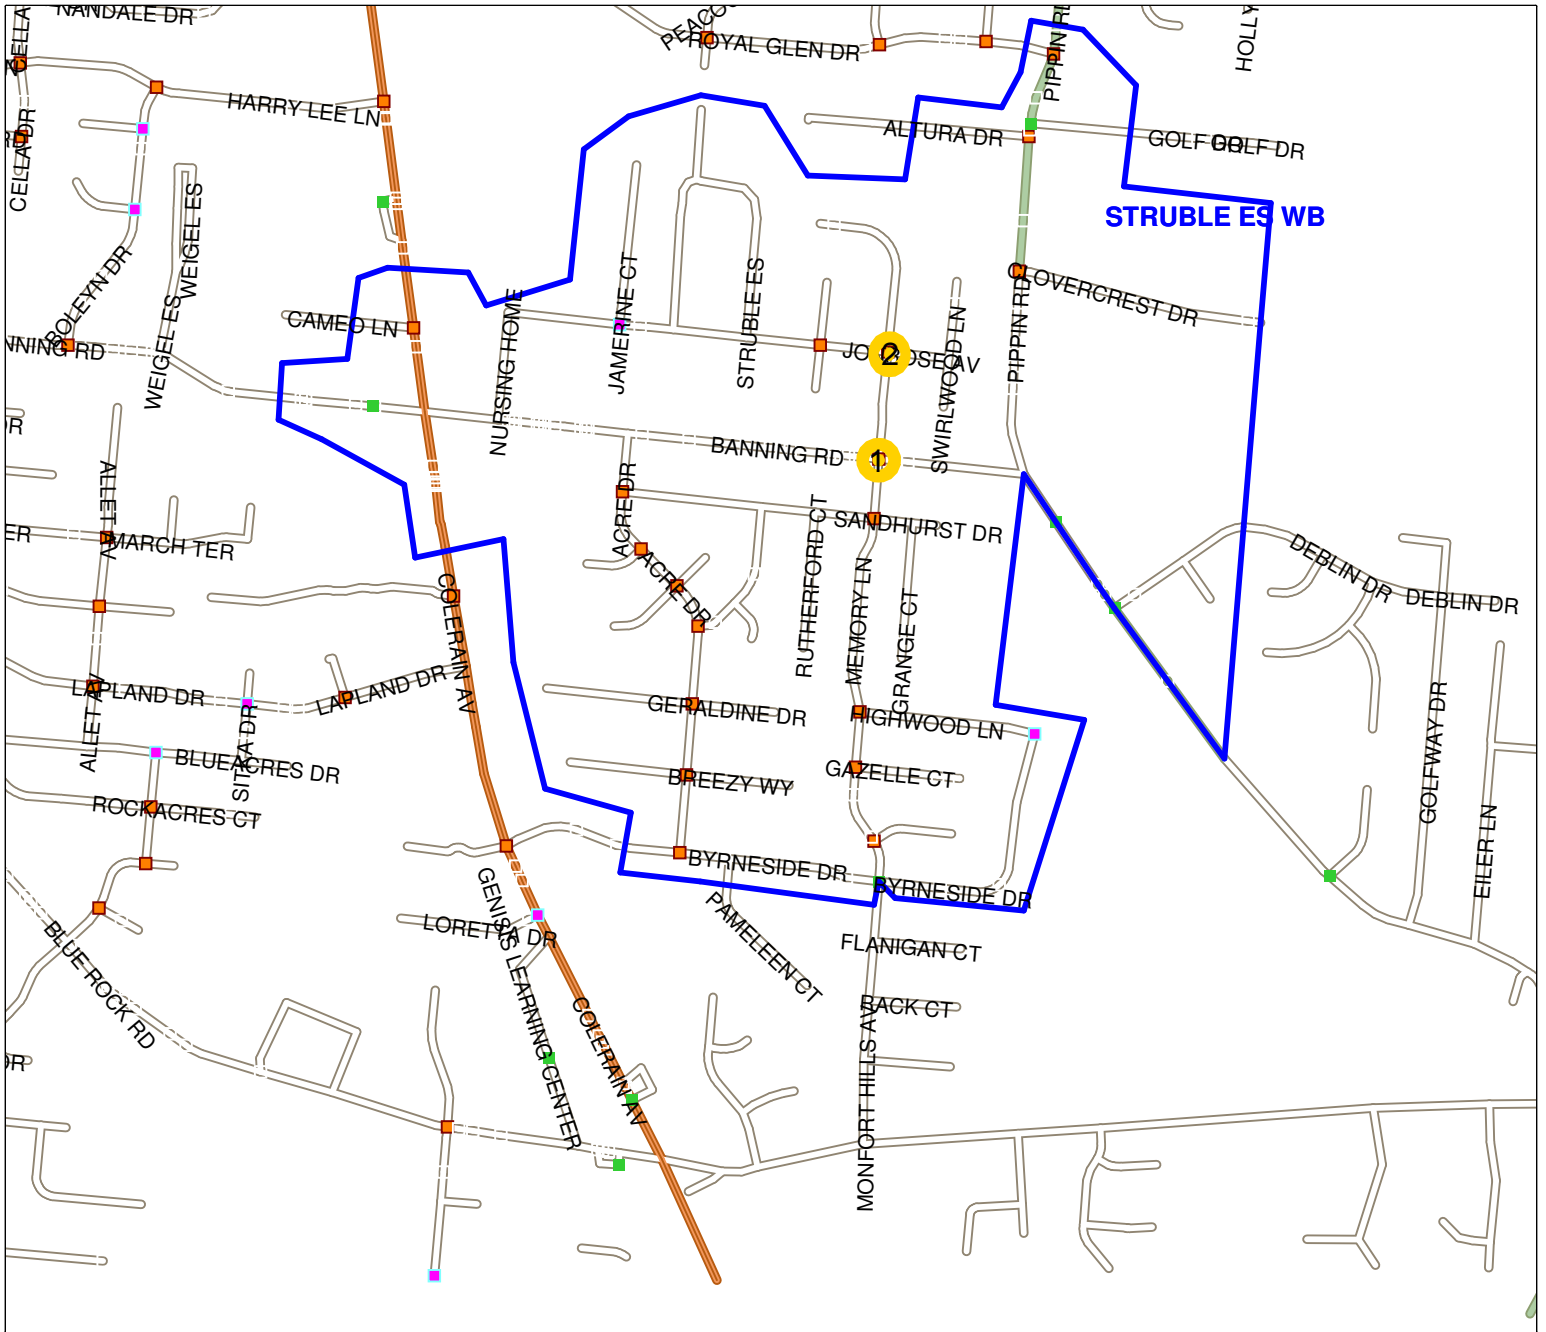

Northwest Local School District District Map

- 1) Banning Rd. / Memory Ln.
- 2) Memory Ln. / Jonrose Ave.

****Crossing Guard Schedule: 7:30am - 8:00am and 3:00pm - 3:30pm****