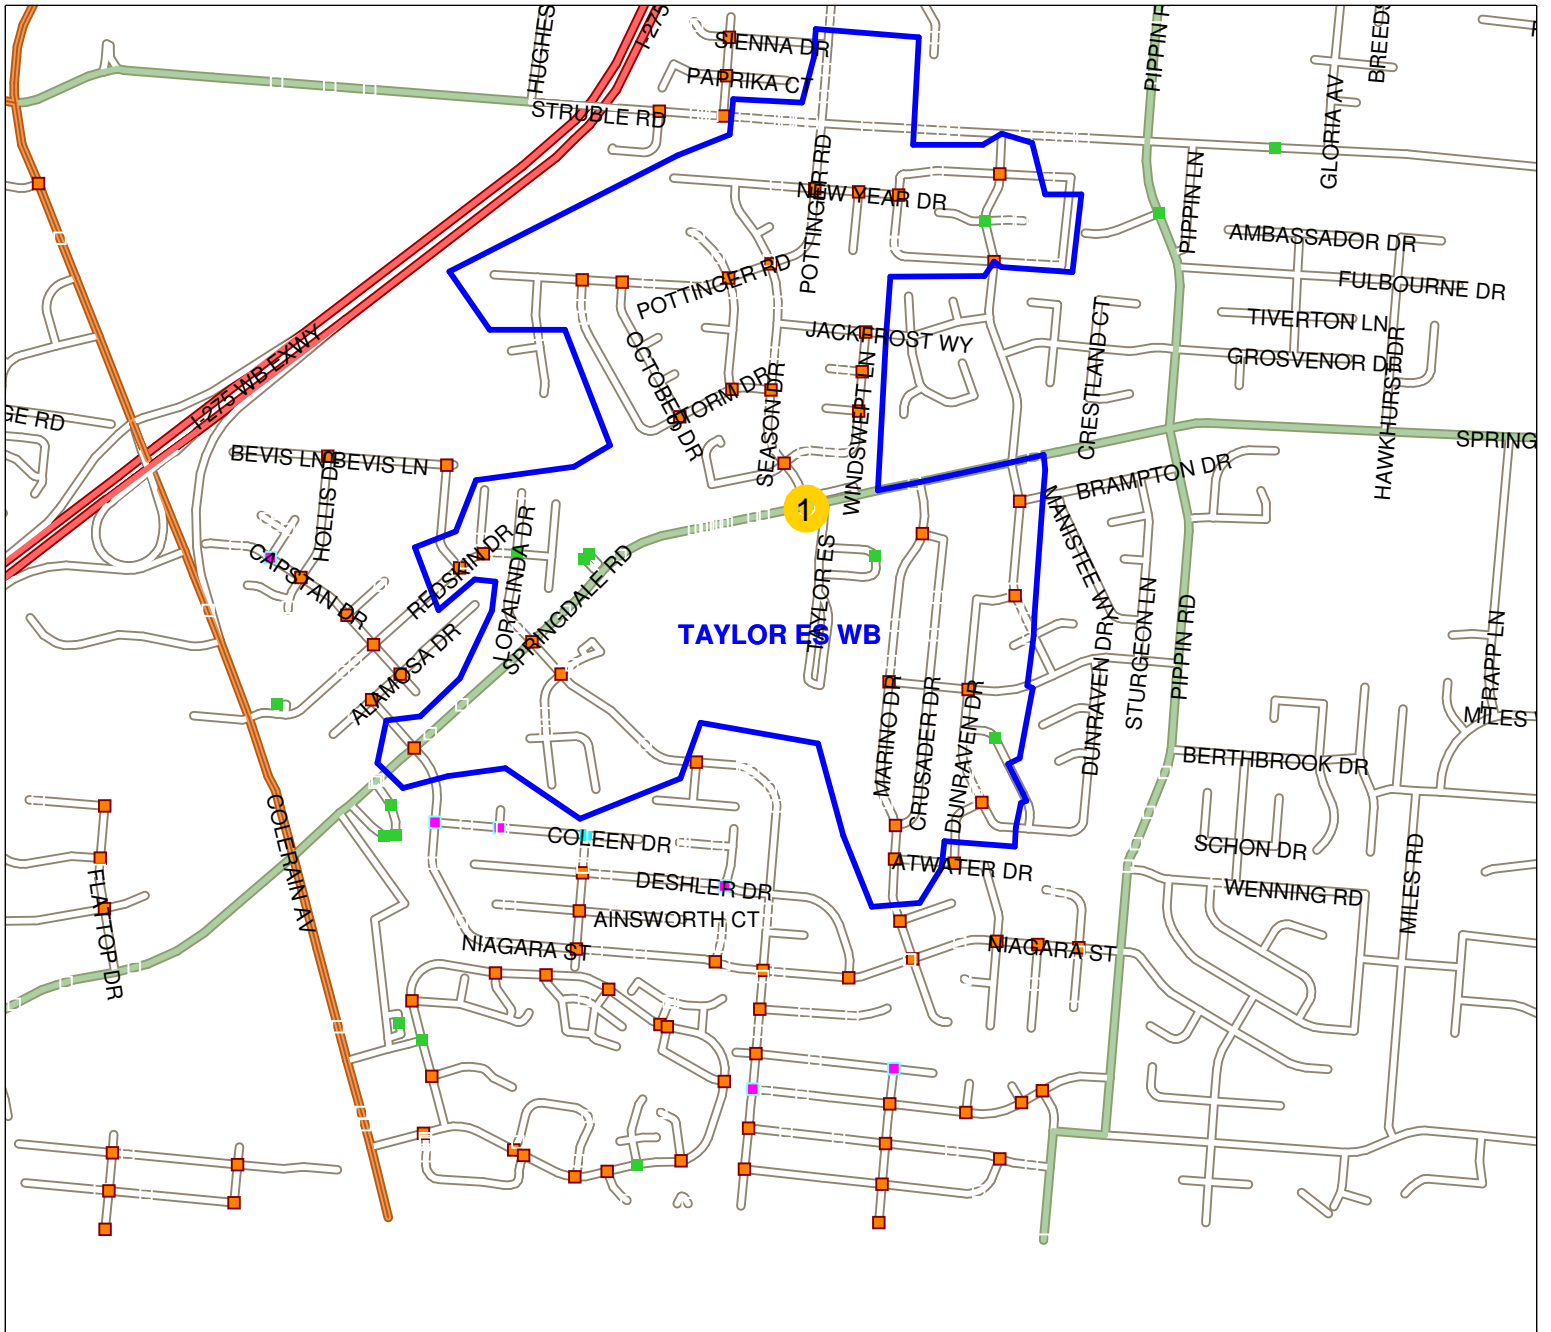

Northwest Local School District District Map

1) Springdale to school entrance - May be done by traffic officer

****Crossing Guard Schedule: 8:20am - 8:50am and 3:50pm - 4:20pm****