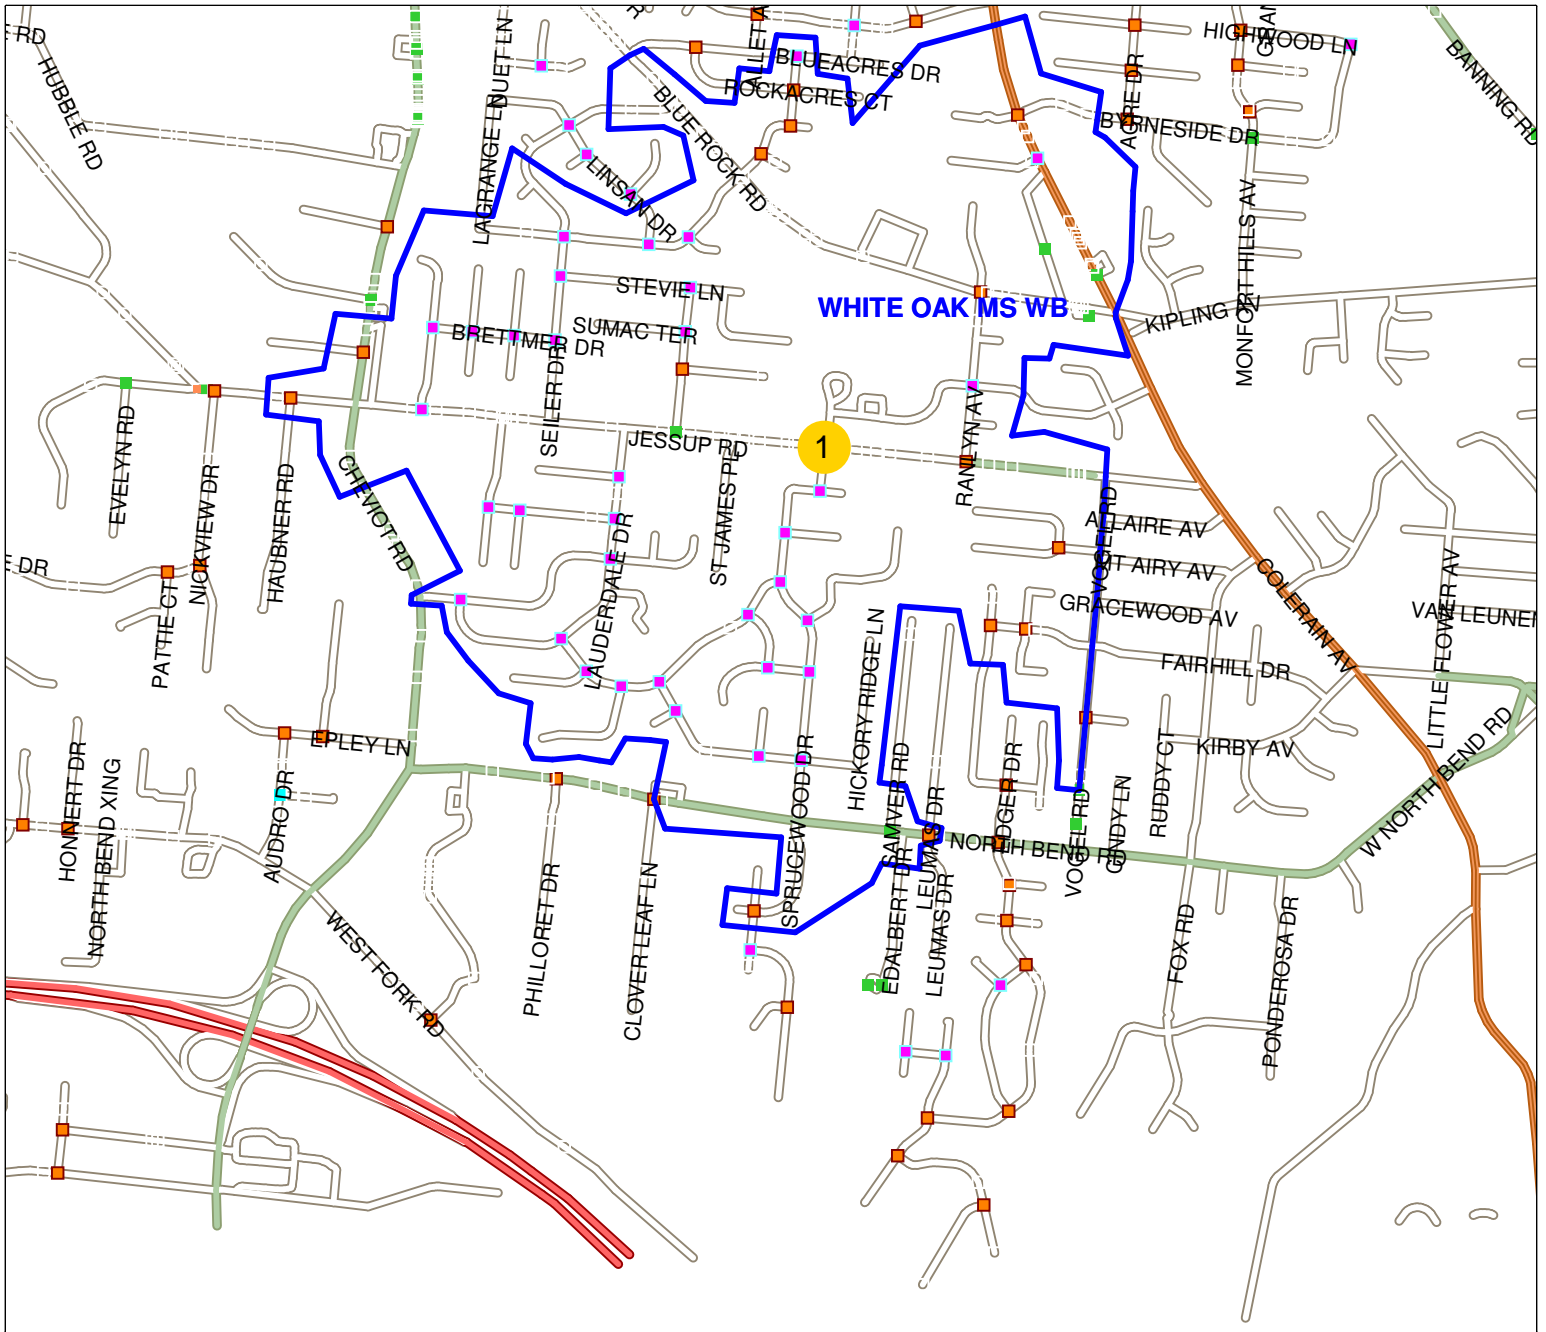

Northwest Local School District District Map

1) Jessup Rd. / Sprucewood Dr.

**Crossing Guard Schedule: 6:50am - 7:20am
2:20pm - 2:50pm