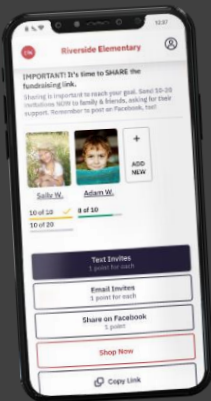

Houston Early Learning Center

Our Organization ID:

22410

REGISTER. SHARE. SHOP. SUPPORT OUR FUNDRAISER

Check-off your holiday gift list today and help our important cause.
From holiday to hostess to corporate gifts and more,
our online store has something for every occasion – even if it's just for you!

#1 REGISTER

Register participant at www.registercw.com to access our handy invitation tools in the Participant Portal. Very important!

#2 SHARE

Invite friends and family to support! SHARE a link to the sale using the **TEXT & EMAIL** invitation tools. Don't forget to share on **SOCIAL MEDIA**, too!