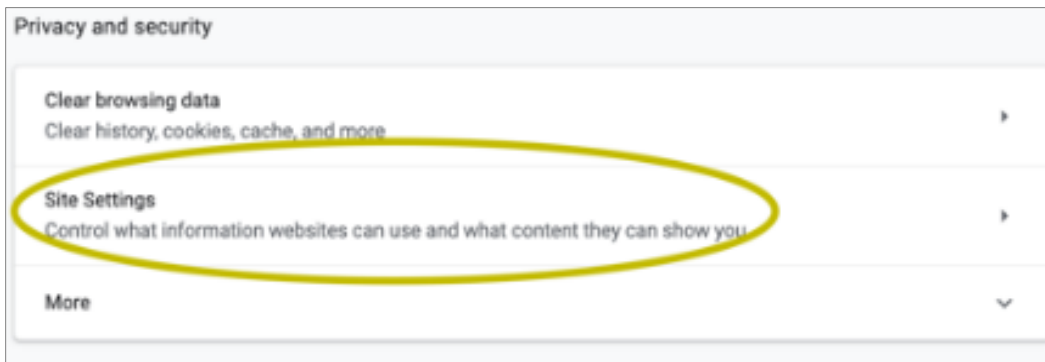

How to disable popups in Google Chrome

Option 2:

- Click the Menu icon to the right of the address bar (it is the icon with three vertical dots)
- Select Settings > Privacy and Security > Site Settings > Pop-ups and redirects
- Either toggle the Blocked option, or add [*.]mapnwea.org to the Allow list

Step 1

Step 2

Step 3

Step 4

Step 5