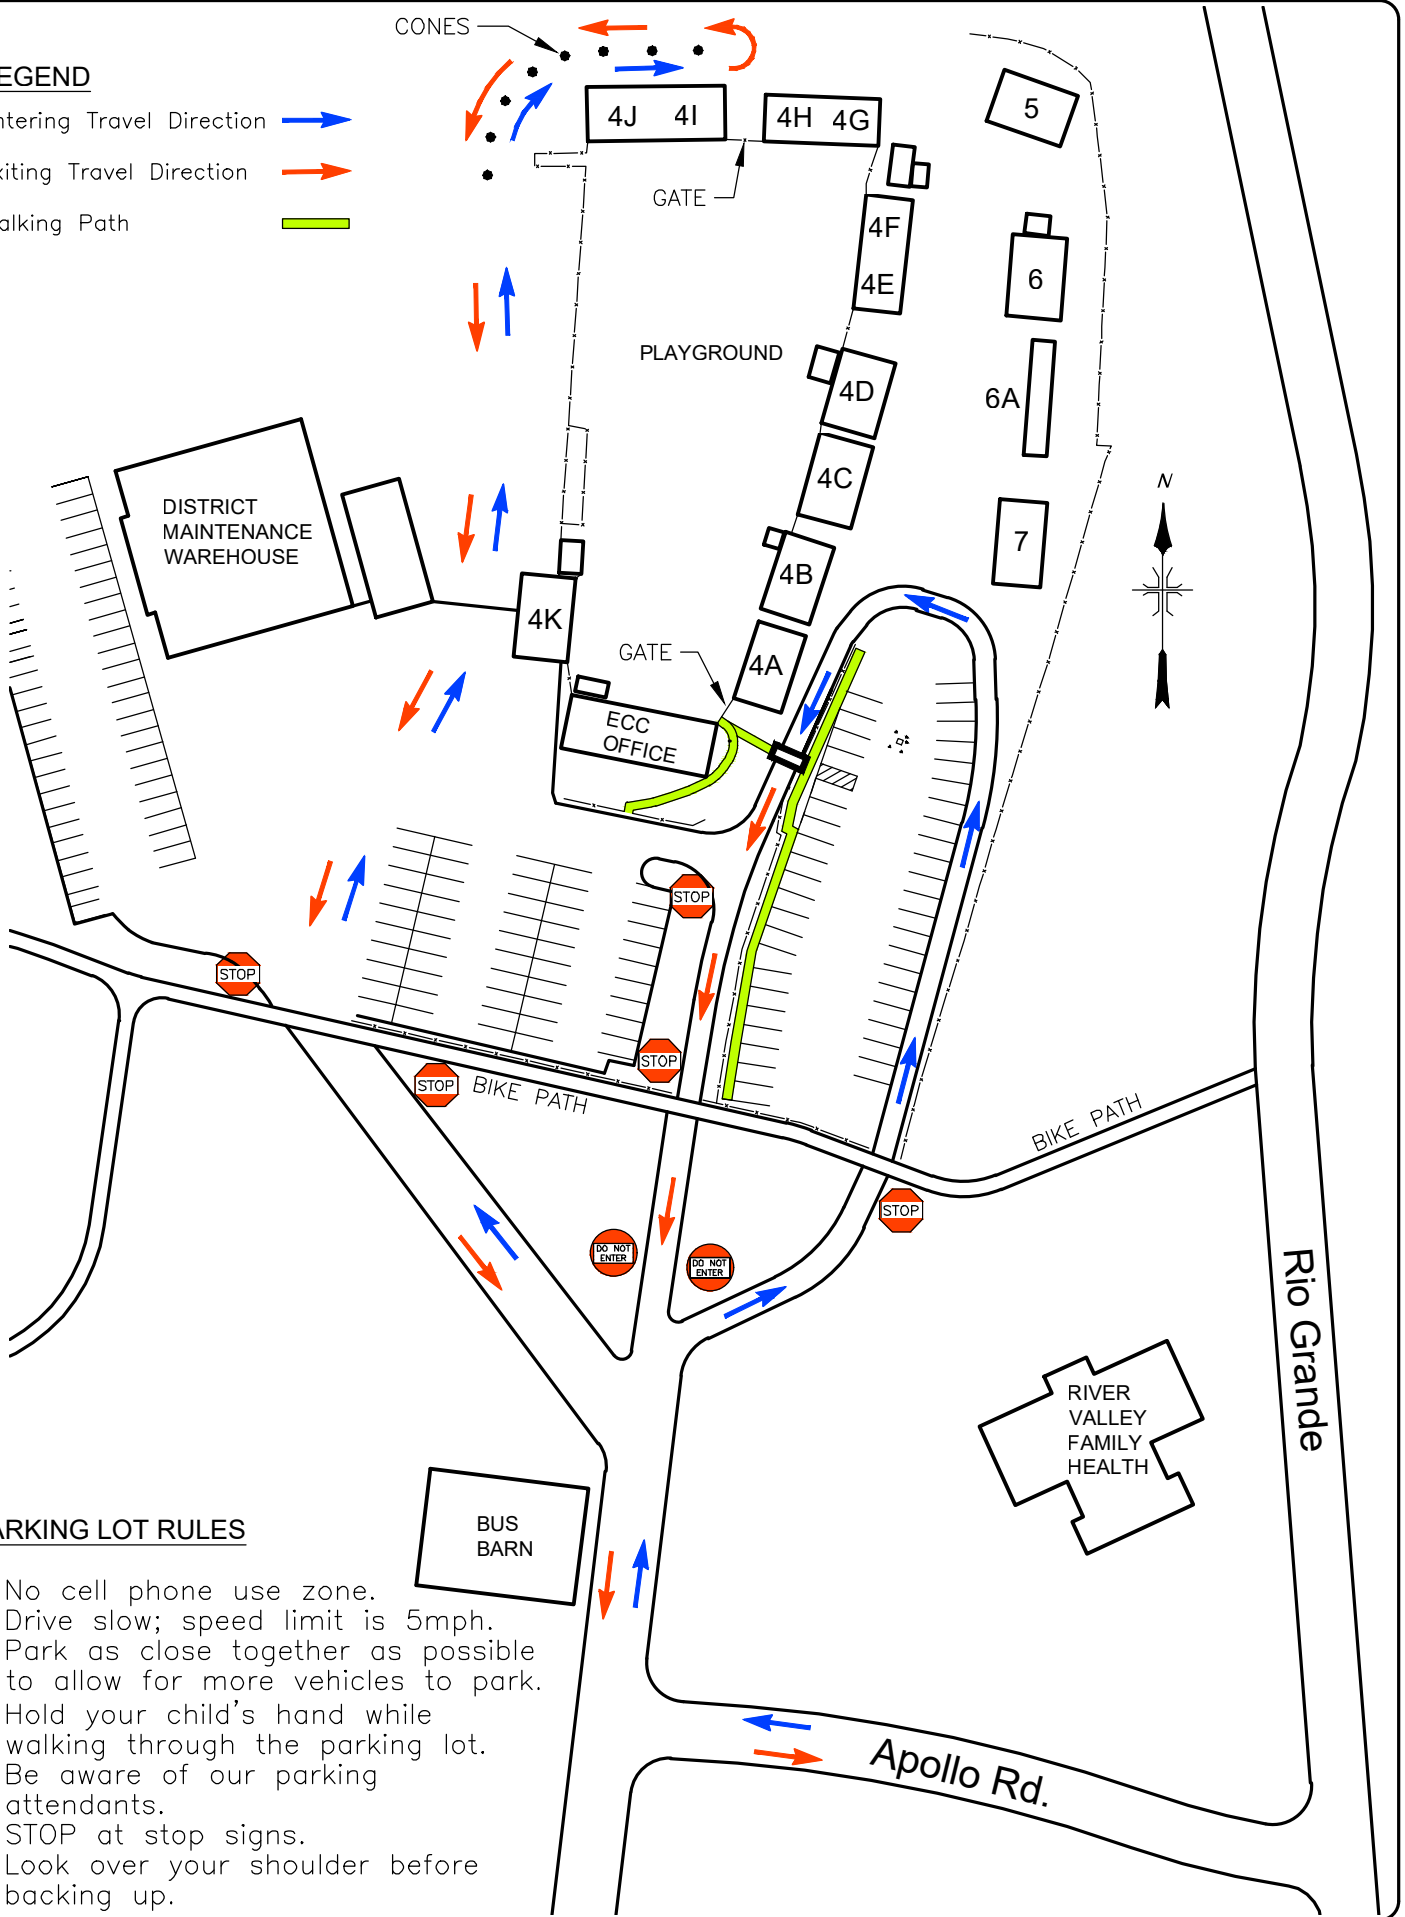

LEGEND

Entering Travel Direction 

Exiting Travel Direction 

Walking Path 

CONES

PARKING LOT RULES

1. No cell phone use zone.
2. Drive slow; speed limit is 5mph.
3. Park as close together as possible to allow for more vehicles to park.
4. Hold your child's hand while walking through the parking lot.
5. Be aware of our parking attendants.
6. STOP at stop signs.
7. Look over your shoulder before backing up.