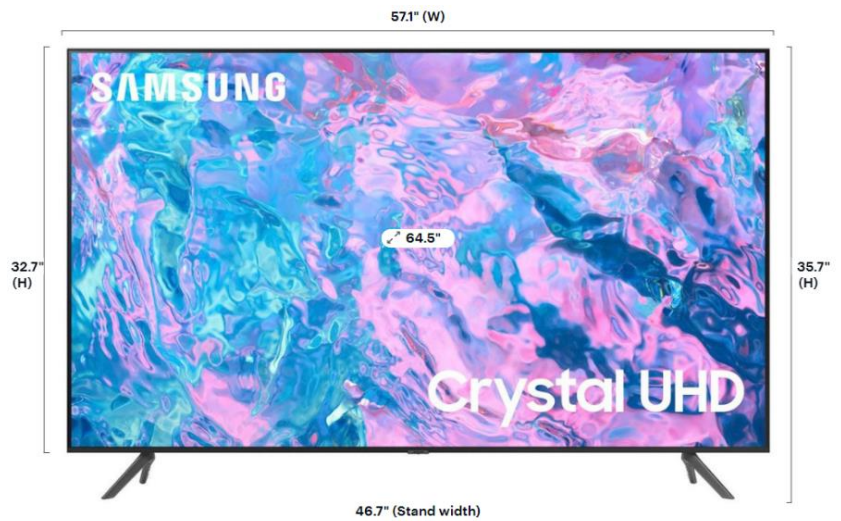

Value: \$635

Donated by: Neurological Institute

Caring Continues Online Basket Raffle

Bill & Jill
Oatey

Basket #2 TV Night

Includes: 65" Samsung TV. Gift cards to Hulu (\$100), Netflix (\$200), DoorDash (\$100), Uber Eats (\$100). Assorted wine, wine glasses, pillow, basket, blanket, snacks and more.