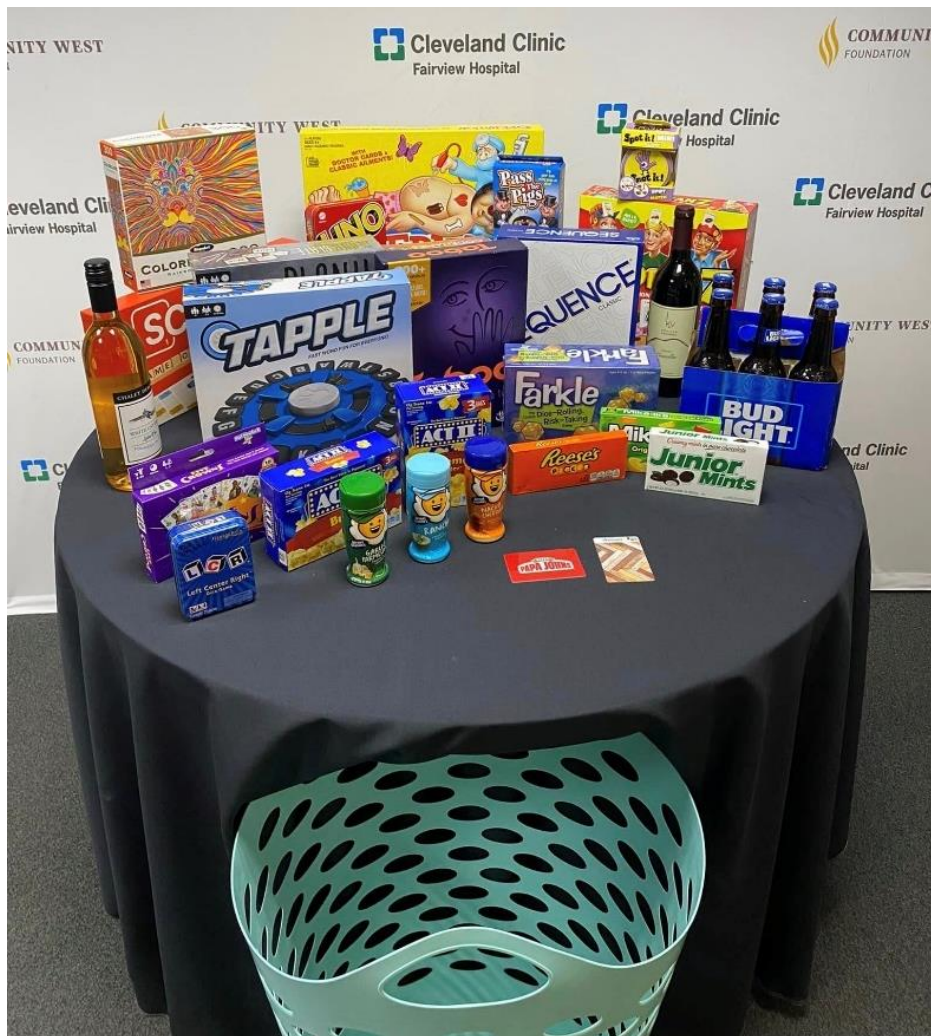

Basket #27 Family Game Night

Includes: Gift cards to Papa John's ($30) and Walmart ($25). Left center right, Hedbanz, Farkle, Taboo, Spot it!, Pass the Pig, UNO!, Operation, Blank Slate, Sequence, Codenames, Scrabble, Taboo. Popcorn with a variety of seasoning. Wine, beer and candy.

Value: $350

Donated by: OR