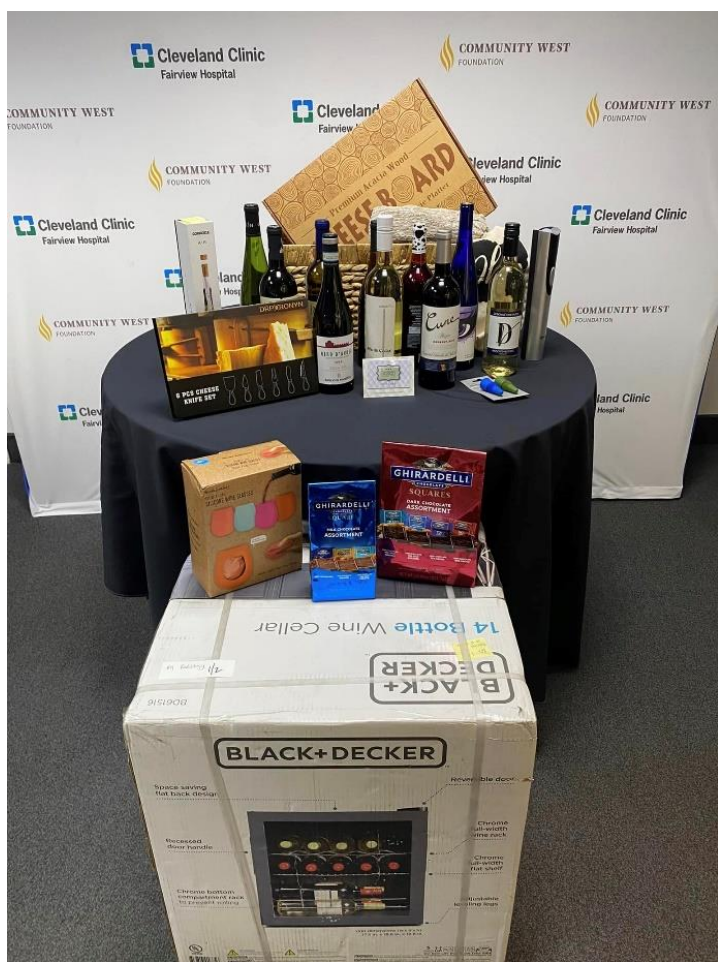

Value: \$500

Donated by: Quality Management

Caring Continues Online Basket Raffle

Bill & Jill
Oatey

Basket #9 Sip N' Unwind

Includes: Gift card to Heinen's (\$250). Black & Decker 14 bottle wine fridge, Corkcicle wine chiller, electric wine opener, wine glasses and stoppers. Assortment of Ghirardelli's dark and milk chocolates. Throw blanket. Over 10 bottles of wine including Pino Noir, Riesling, Chardonnay and more.

Value: \$865

Donated by: Radiology

Caring Continues Online Basket Raffle

Bill & Jill
Oatey

Basket #10 Family Fun

Includes: Gift cards to Amazon (\$100), McAlister's, Carvel, Moe's, Auntie Anne's Jamba, Cinnabon or Schlotzsky's (\$100), Sweeties Golfland (\$65). Nostalgic tabletop indoor s'mores maker with Hershey Bars, marshmallows, graham crackers. FAO Schwarz Nostalgic Bumper Car, ELF Card Scramble, Kids vs. Parents, Uno, Bicycle Cards, BopIt. Star Wars Kylo Ren Blade Builders Light Saber, Slinky, bags of candy and more!