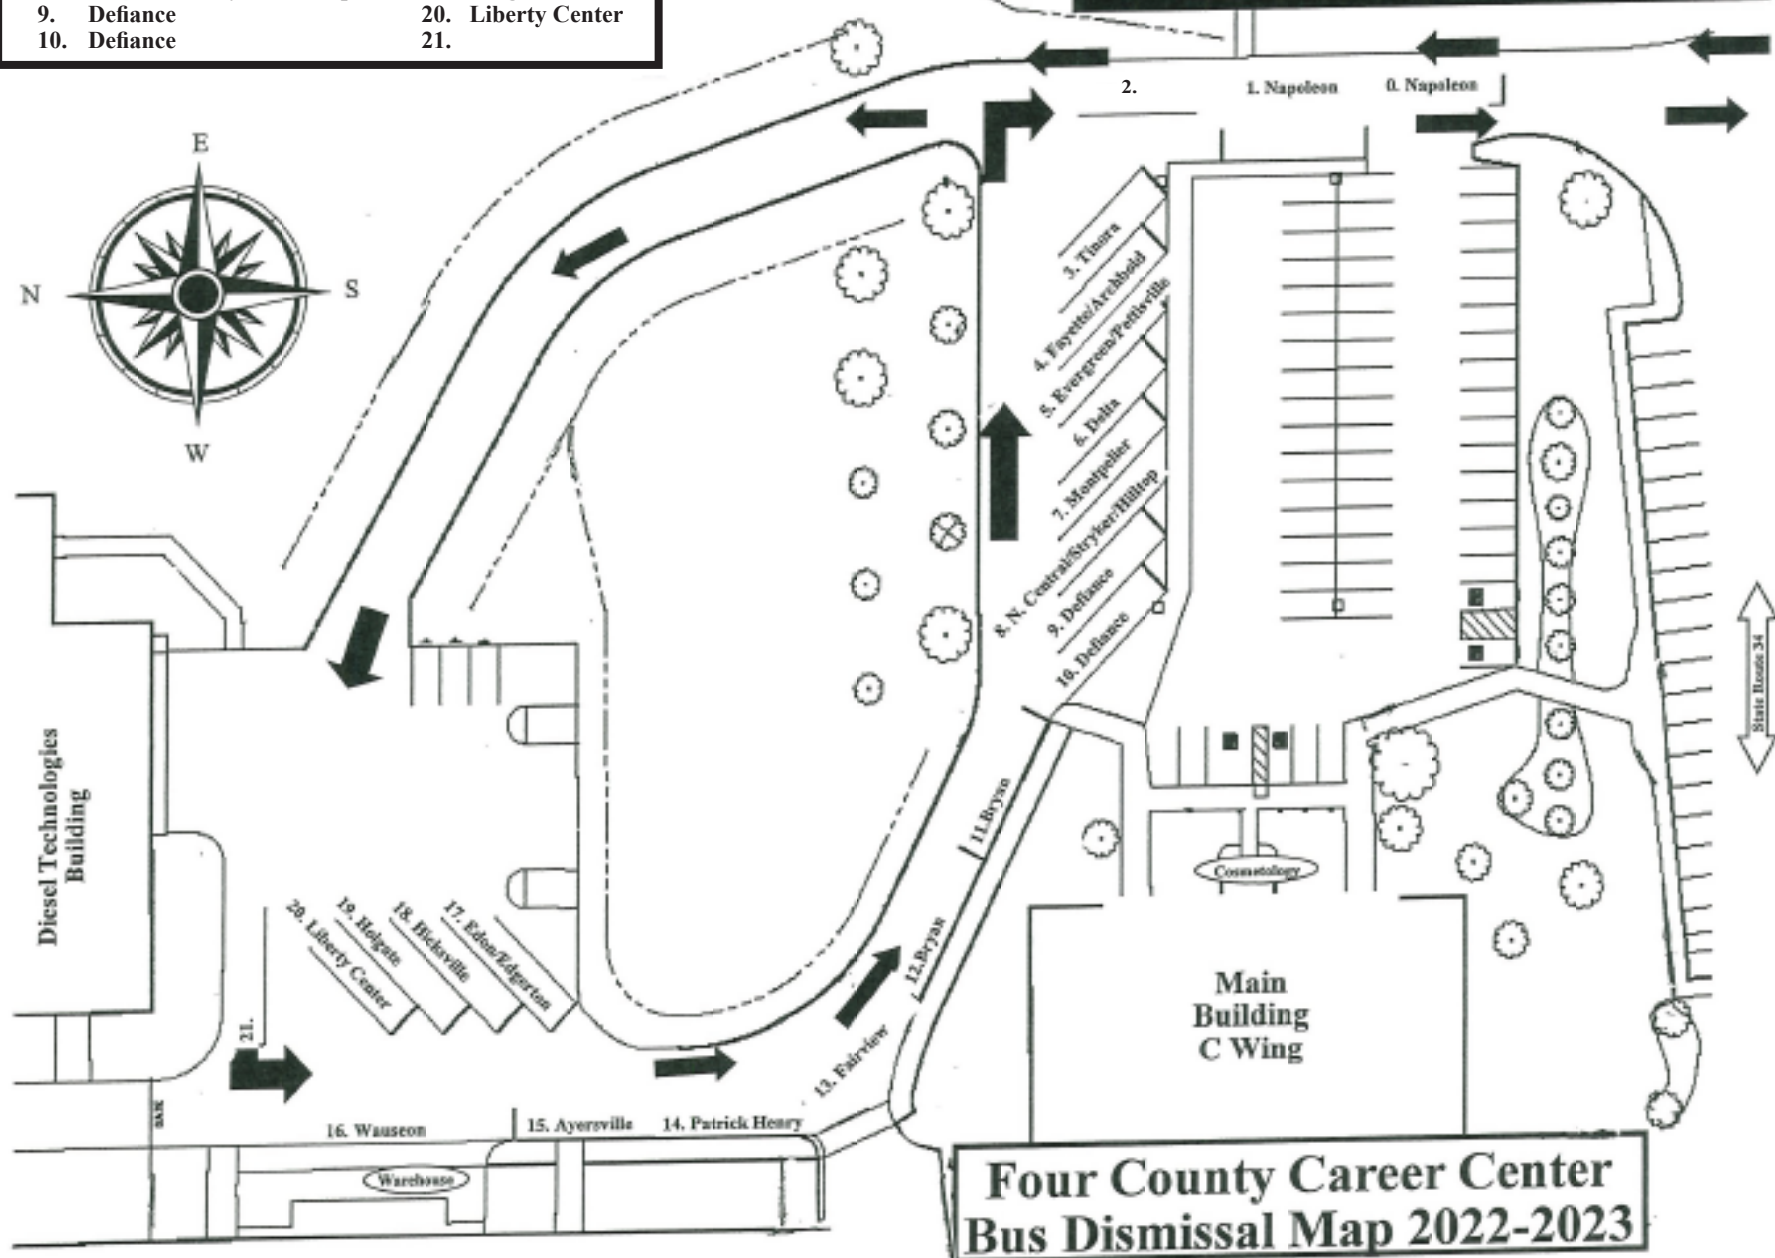

All busses unload in front of the building
 All early dismissals will be picked up in the front of the building.
 Early dismissal busses must call the attendance office upon arrival 419-267-2316

Bus pickup enter through EAST drive (Northwest State side)

- | | |
|------------------------------|--------------------|
| 0. Napoleon | 11. Bryan |
| 1. Napoleon | 12. Bryan |
| 2. | 13. Fairview |
| 3. Tinora | 14. Patrick Henry |
| 4. Fayette/Archbold | 15. Ayersville |
| 5. Evergreen/Pettisville | 16. Wauseon |
| 6. Delta | 17. Edon/Edgerton |
| 7. Montpelier | 18. Hicksville |
| 8. N Central/Stryker/Hilltop | 19. Holgate |
| 9. Defiance | 20. Liberty Center |
| 10. Defiance | 21. |

**Four County Career Center
 Bus Dismissal Map 2022-2023**